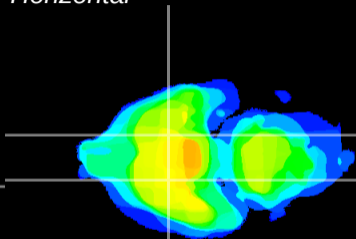

Coronal

Sagittal-R

Sagittal-L

ViBrism: CX05256
Horizontal

S0