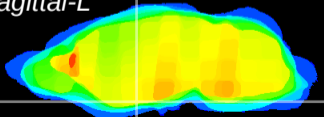

Coronal

Sagittal-R

Sagittal-L

ViBrism: CX05256
Horizontal

S0