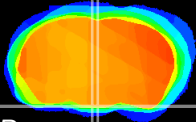

Coronal

Sagittal-R

Sagittal-L

ViBrism: CX05258
Horizontal

Arc