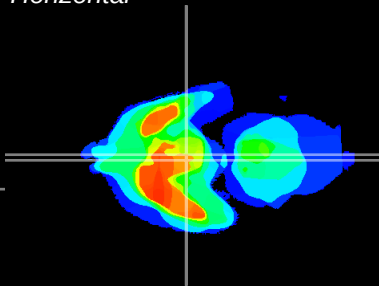

Coronal

Sagittal-R

Sagittal-L

ViBrism: CX05258
Horizontal

Arc