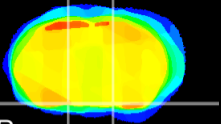

Coronal

Sagittal-R

Sagittal-L

ViBrism: CX05263
Horizontal

S0