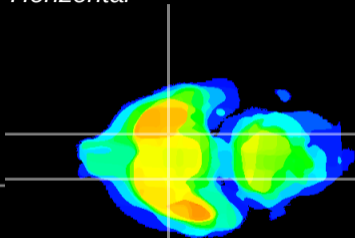

Coronal

Sagittal-R

Sagittal-L

ViBrism: CX05263
Horizontal

S0