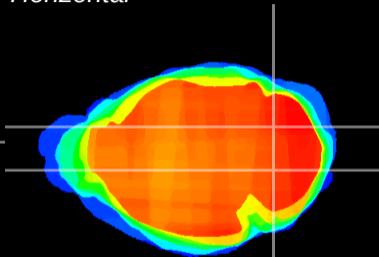

Coronal

Sagittal-R

Sagittal-L

ViBrism: CX05269
Horizontal

Cb nucleus