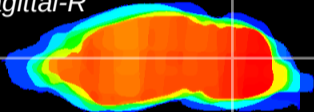

Coronal

Sagittal-R

Sagittal-L

ViBrism: CX05269
Horizontal

Cb nucleus