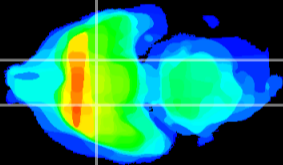

Coronal

Sagittal-R

Sagittal-L

ViBriSM: CX05270
Horizontal

S0