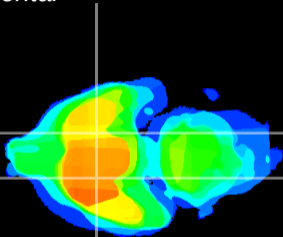

Coronal

Sagittal-R

Sagittal-L

ViBrism: CX05273  
Horizontal

S0