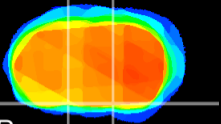

Coronal

Sagittal-R

Sagittal-L

ViBrism: CX05273  
Horizontal

S0