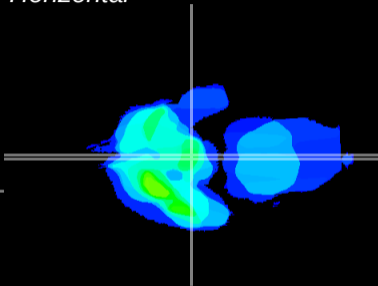

Coronal

Sagittal-R

Sagittal-L

ViBrism: CX05277
Horizontal

ME