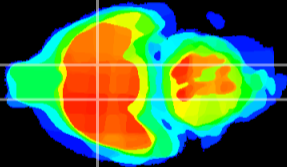

Coronal

Sagittal-R

Sagittal-L

ViBrism: CX05279
Horizontal

LH