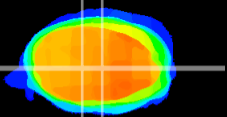

Coronal

Sagittal-R

Sagittal-L

ViBrism: CX05279
Horizontal

MVe