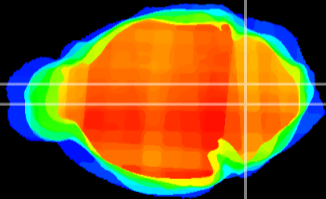

Coronal

Sagittal-R

Sagittal-L

ViBrism: CX05279
Horizontal

MVe