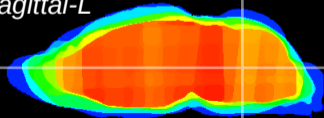

Coronal

Sagittal-R

Sagittal-L

ViBrism: CX05279
Horizontal

MVe