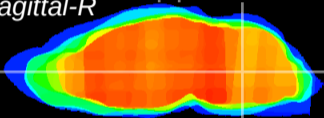

Coronal

Sagittal-R

Sagittal-L

ViBrism: CX05279
Horizontal

MVe