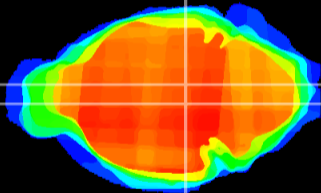

Coronal

Sagittal-R

Sagittal-L

ViBrism: CX05279
Horizontal

VTA