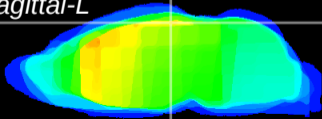

Coronal

Sagittal-R

Sagittal-L

ViBrism: CX05280
Horizontal

RS