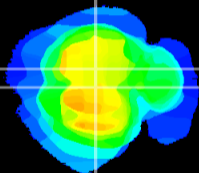

Coronal

Sagittal-R

Sagittal-L

ViBrism: CX05280
Horizontal

RS