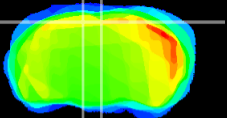

Coronal

Sagittal-R

Sagittal-L

ViBrism: CX05280
Horizontal

RS