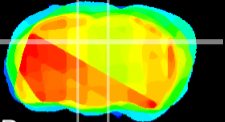

Coronal

Sagittal-R

Sagittal-L

ViBrism: CX05282
Horizontal

DG