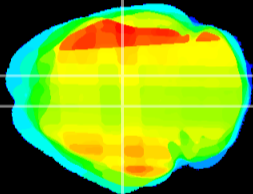

Coronal

Sagittal-R

Sagittal-L

ViBrism: CX05282
Horizontal

DG