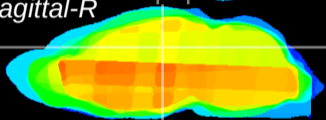

Coronal

Sagittal-R

Sagittal-L

ViBrism: CX05282
Horizontal

DG