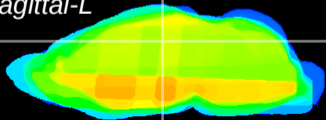

Coronal

Sagittal-R

Sagittal-L

ViBrism: CX05282
Horizontal

DG