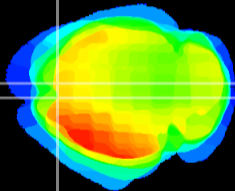

Coronal

Sagittal-R

Sagittal-L

ViBrism: CX05284  
Horizontal

Cx motor