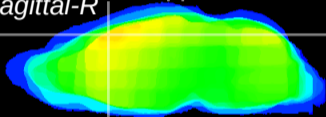

Coronal

Sagittal-R

Sagittal-L

ViBrism: CX05284  
Horizontal

Cx motor