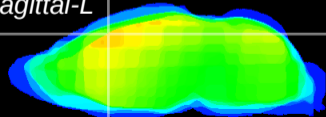

Coronal

Sagittal-R

Sagittal-L

ViBrism: CX05284  
Horizontal

Cx motor