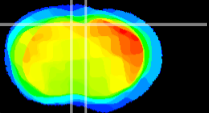

Coronal

Sagittal-R

Sagittal-L

ViBrism: CX05284  
Horizontal

Cx motor