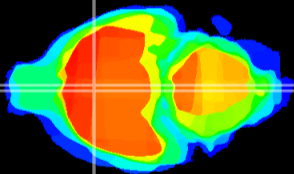

Coronal

Sagittal-R

Sagittal-L

ViBriSM: CX05285
Horizontal

MPA