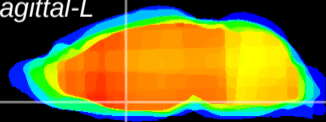

Coronal

Sagittal-R

Sagittal-L

ViBriSM: CX05285
Horizontal

MPA