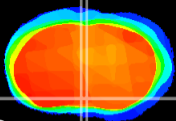

Coronal

Sagittal-R

Sagittal-L

ViBriSM: CX05285
Horizontal

MPA