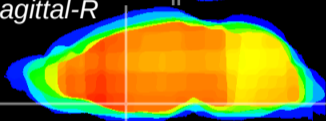

Coronal

Sagittal-R

Sagittal-L

ViBriSM: CX05285
Horizontal

MPA