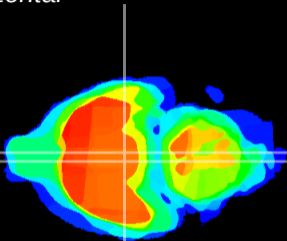

Coronal

Sagittal-R

Sagittal-L

ViBrism: CX05285
Horizontal

VMH