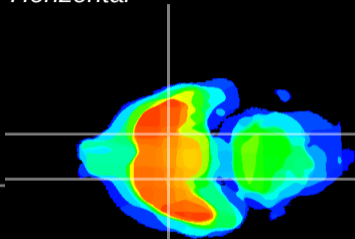

Coronal

Sagittal-R

Sagittal-L

ViBrism: CX05290
Horizontal

S0