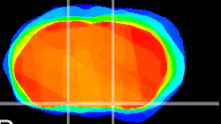

Coronal

Sagittal-R

Sagittal-L

ViBrism: CX05290
Horizontal

S0