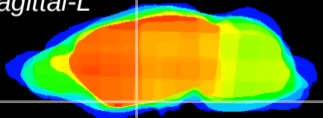

Coronal

Sagittal-R

Sagittal-L

ViBrism: CX05290
Horizontal

S0