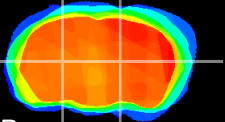

Coronal

Sagittal-R

Sagittal-L

ViBrism: CX05291
Horizontal

VPM/VPL