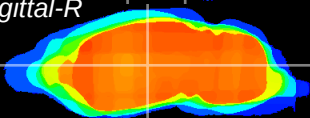

Coronal

Sagittal-R

Sagittal-L

ViBrism: CX05291
Horizontal

VPM/VPL