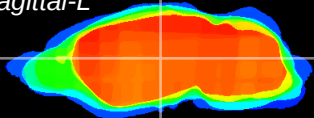

Coronal

Sagittal-R

Sagittal-L

ViBrism: CX05291
Horizontal

VPM/VPL