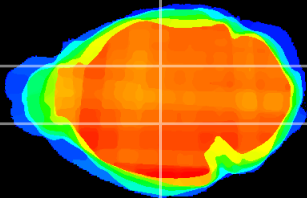

Coronal

Sagittal-R

Sagittal-L

ViBrism: CX05291
Horizontal

VPM/VPL