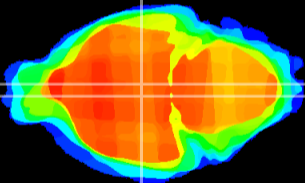

Coronal

Sagittal-R

Sagittal-L

ViBrism: CX05305
Horizontal

DM