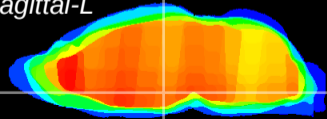

Coronal

Sagittal-R

Sagittal-L

ViBrism: CX05305
Horizontal

DM