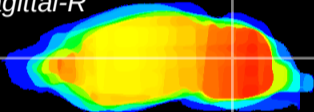

Coronal

Sagittal-R

Sagittal-L

ViBrism: CX05317
Horizontal

Cb nucleus