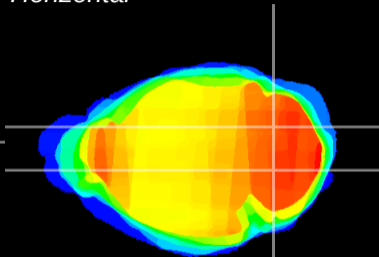

Coronal

Sagittal-R

Sagittal-L

ViBrism: CX05317
Horizontal

Cb nucleus