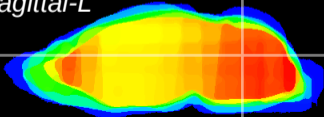

Coronal

Sagittal-R

Sagittal-L

ViBrism: CX05317
Horizontal

Cb nucleus