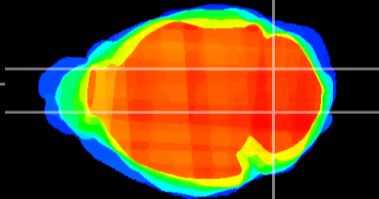

Coronal

Sagittal-R

Sagittal-L

ViBrisM: CX05320
Horizontal

Cb nucleus