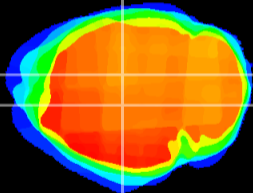

Coronal

Sagittal-R

Sagittal-L

ViBrism: CX05321
Horizontal

DG