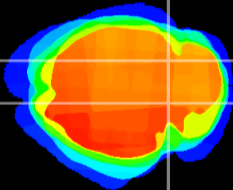

Coronal

Sagittal-R

Sagittal-L

ViBrism: CX05321
Horizontal

IC