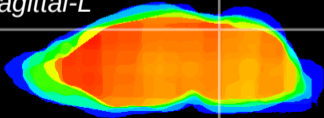

Coronal

Sagittal-R

Sagittal-L

ViBrism: CX05321
Horizontal

IC