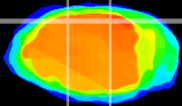

Coronal

Sagittal-R

Sagittal-L

ViBrism: CX05321
Horizontal

IC