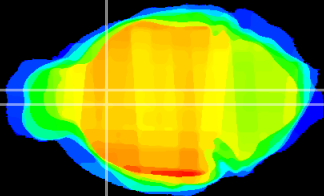

Coronal

Sagittal-R

Sagittal-L

ViBrism: CX05324
Horizontal

LS