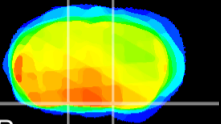

Coronal

Sagittal-R

Sagittal-L

ViBrism: CX05329
Horizontal

S0