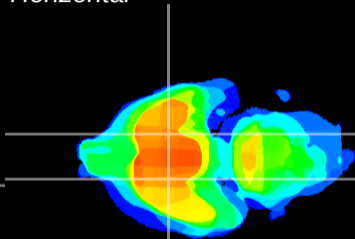

Coronal

Sagittal-R

Sagittal-L

ViBrism: CX05329
Horizontal

S0