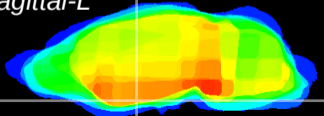

Coronal

Sagittal-R

Sagittal-L

ViBrism: CX05329
Horizontal

S0