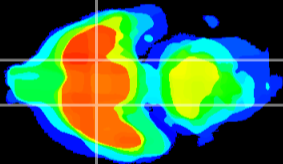

Coronal

Sagittal-R

Sagittal-L

ViBrism: CX05332
Horizontal

S0