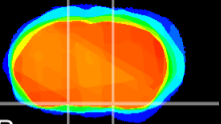

Coronal

Sagittal-R

Sagittal-L

ViBrism: CX05332
Horizontal

S0