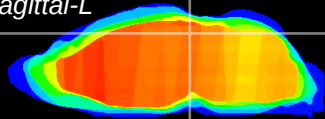

Coronal

Sagittal-R

Sagittal-L

ViBrism: CX05335
Horizontal

SC