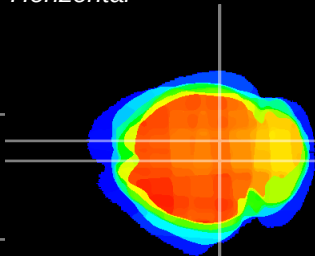

Coronal

Sagittal-R

Sagittal-L

ViBrism: CX05335
Horizontal

SC