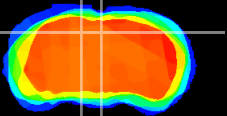

Coronal

Sagittal-R

Sagittal-L

ViBrism: CX05335
Horizontal

SC