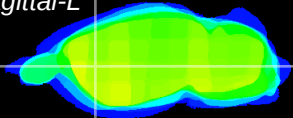

Coronal

Sagittal-R

Sagittal-L

ViBrism: CX05336  
Horizontal

CPU lateral