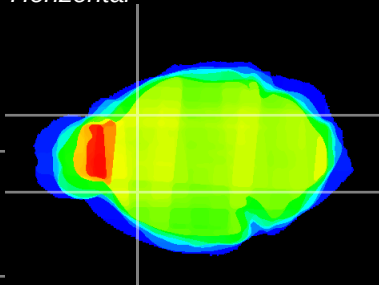

Coronal

Sagittal-R

Sagittal-L

ViBrism: CX05336  
Horizontal

CPU lateral