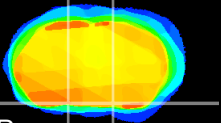

Coronal

Sagittal-R

Sagittal-L

ViBrisM: CX05337  
Horizontal

S0