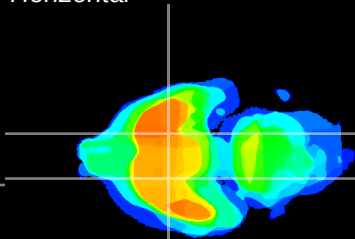

Coronal

Sagittal-R

Sagittal-L

ViBrisM: CX05337  
Horizontal

S0