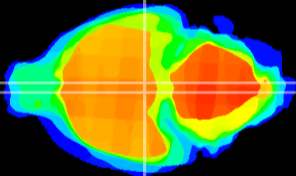

Coronal

Sagittal-R

Sagittal-L

ViBrism: CX05339
Horizontal

M