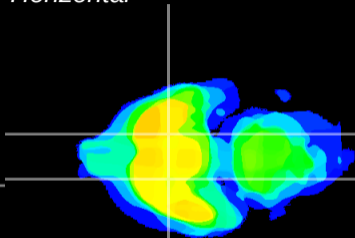

Coronal

Sagittal-R

Sagittal-L

ViBrism: CX05340
Horizontal

S0