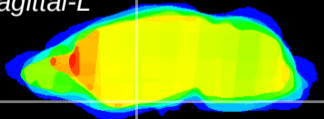

Coronal

Sagittal-R

Sagittal-L

ViBrism: CX05340
Horizontal

S0