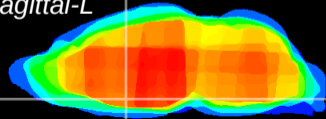

Coronal

Sagittal-R

Sagittal-L

ViBrisM: CX05342
Horizontal

MPA