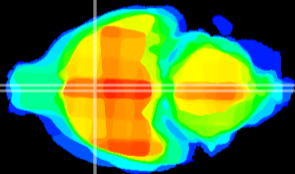

Coronal

Sagittal-R

Sagittal-L

ViBrisM: CX05342
Horizontal

MPA