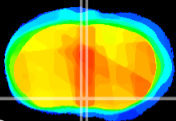

Coronal

Sagittal-R

Sagittal-L

ViBrisM: CX05342
Horizontal

MPA