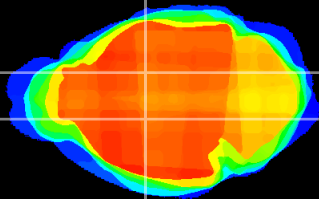

Coronal

Sagittal-R

Sagittal-L

ViBrism: CX05349
Horizontal

VA/VL