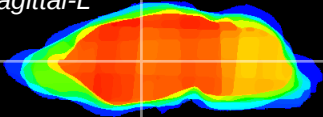

Coronal

Sagittal-R

Sagittal-L

ViBrism: CX05349
Horizontal

VA/VL