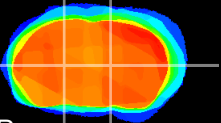

Coronal

Sagittal-R

Sagittal-L

ViBrism: CX05349
Horizontal

VA/VL