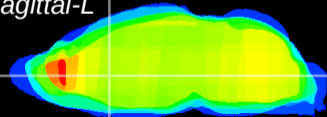

Coronal

Sagittal-R

Sagittal-L

ViBrism: CX05350
Horizontal

LS