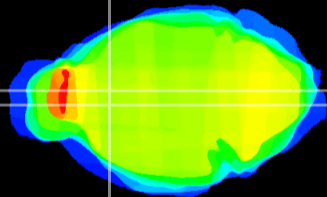

Coronal

Sagittal-R

Sagittal-L

ViBrism: CX05350
Horizontal

LS