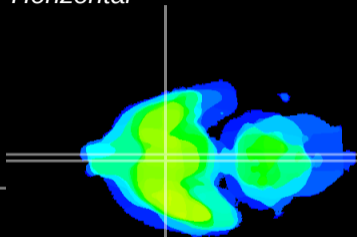

Coronal

Sagittal-R

Sagittal-L

ViBriSm: CX05350
Horizontal

SCN