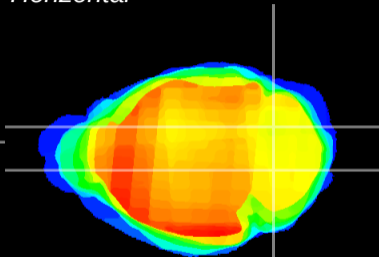

Coronal

Sagittal-R

Sagittal-L

ViBrism: CX05351  
Horizontal

Cb nucleus