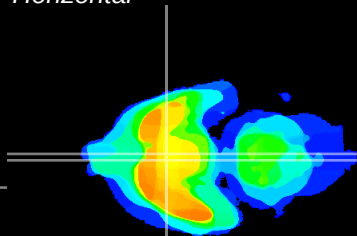

Coronal

Sagittal-R

Sagittal-L

ViBrism: CX05351
Horizontal

SCN