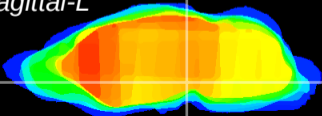

Coronal

Sagittal-R

Sagittal-L

ViBrism: CX05351
Horizontal

SN