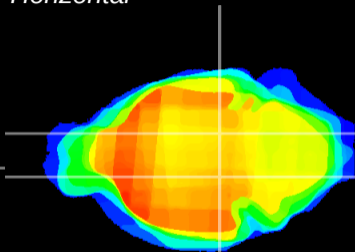

Coronal

Sagittal-R

Sagittal-L

ViBrism: CX05351
Horizontal

SN