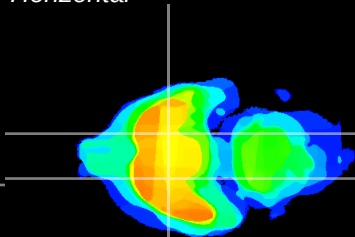

Coronal

Sagittal-R

Sagittal-L

ViBrism: CX05351
Horizontal

S0