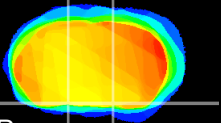

Coronal

Sagittal-R

Sagittal-L

ViBrism: CX05351
Horizontal

S0