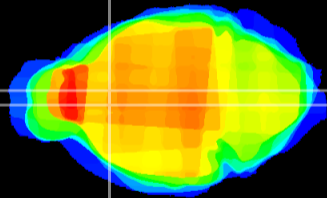

Coronal

Sagittal-R

Sagittal-L

ViBrism: CX05352
Horizontal

LS