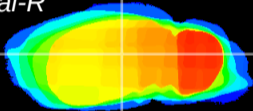

Coronal

Sagittal-R

Sagittal-L

ViBrism: CX05355
Horizontal

LG