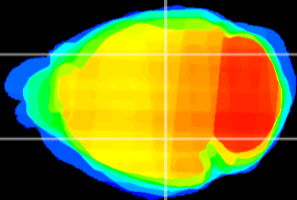

Coronal

Sagittal-R

Sagittal-L

ViBrism: CX05355
Horizontal

LG