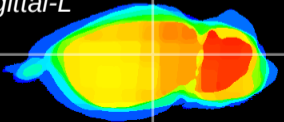

Coronal

Sagittal-R

Sagittal-L

ViBrism: CX05355
Horizontal

LG