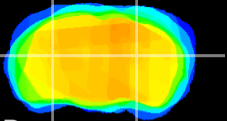

Coronal

Sagittal-R

Sagittal-L

ViBrism: CX05355
Horizontal

LG