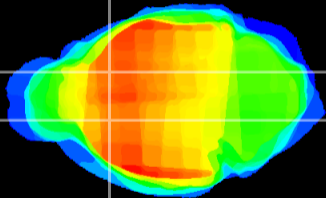

Coronal

Sagittal-R

Sagittal-L

ViBriSM: CX05358
Horizontal

CPU medial