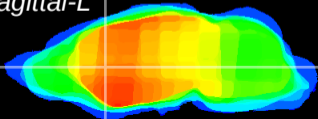

Coronal

Sagittal-R

Sagittal-L

ViBriSM: CX05358
Horizontal

CPU medial