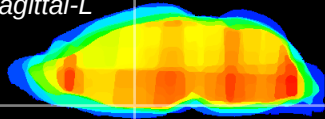

Coronal

Sagittal-R

Sagittal-L

ViBrism: CX05359
Horizontal

SCN