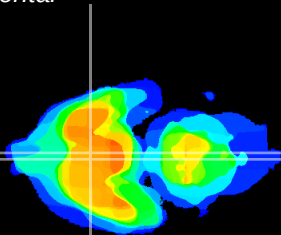

Coronal

Sagittal-R

Sagittal-L

ViBrism: CX05359
Horizontal

SCN