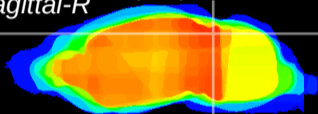

Coronal

Sagittal-R

Sagittal-L

ViBrism: CX05361
Horizontal

IC