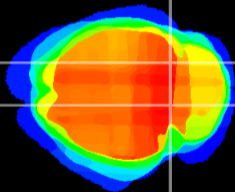

Coronal

Sagittal-R

Sagittal-L

ViBrism: CX05361
Horizontal

IC