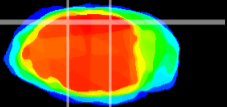

Coronal

Sagittal-R

Sagittal-L

ViBrism: CX05361
Horizontal

IC