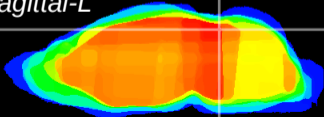

Coronal

Sagittal-R

Sagittal-L

ViBrism: CX05361
Horizontal

IC