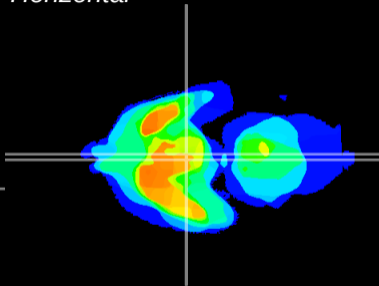

Coronal

Sagittal-R

Sagittal-L

ViBrism: CX05362
Horizontal

Arc