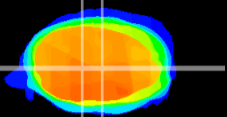

Coronal

Sagittal-R

Sagittal-L

ViBrism: CX05362
Horizontal

MVe