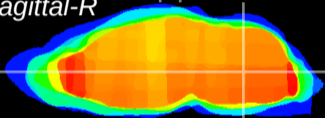

Coronal

Sagittal-R

Sagittal-L

ViBrism: CX05362
Horizontal

MVe