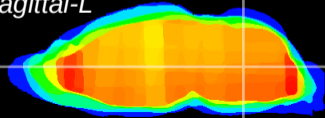

Coronal

Sagittal-R

Sagittal-L

ViBrism: CX05362
Horizontal

MVe