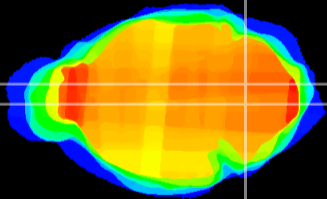

Coronal

Sagittal-R

Sagittal-L

ViBrism: CX05362
Horizontal

MVe