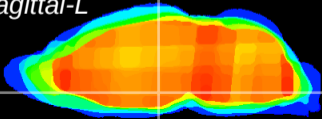

Coronal

Sagittal-R

Sagittal-L

ViBrism: CX05363
Horizontal

DM