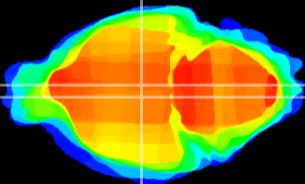

Coronal

Sagittal-R

Sagittal-L

ViBrism: CX05363
Horizontal

DM