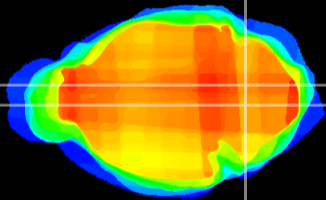

Coronal

Sagittal-R

Sagittal-L

ViBrism: CX05363
Horizontal

MVe