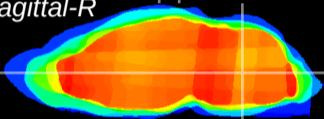

Coronal

Sagittal-R

Sagittal-L

ViBrism: CX05363
Horizontal

MVe