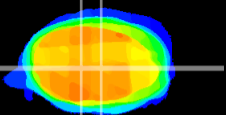

Coronal

Sagittal-R

Sagittal-L

ViBrism: CX05363
Horizontal

MVe