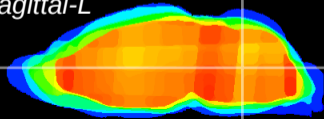

Coronal

Sagittal-R

Sagittal-L

ViBrism: CX05363
Horizontal

MVe