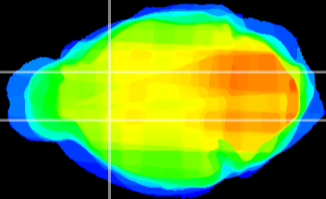

Coronal

Sagittal-R

Sagittal-L

ViBrism: CX05373  
Horizontal

CPU medial