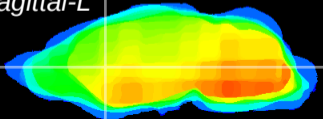

Coronal

Sagittal-R

Sagittal-L

ViBrism: CX05373  
Horizontal

CPU medial