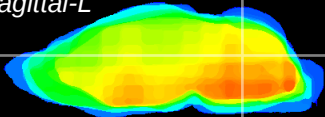

Coronal

Sagittal-R

Sagittal-L

ViBrism: CX05373
Horizontal

Cb nucleus