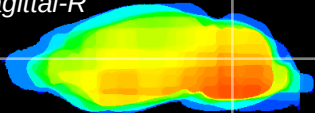

Coronal

Sagittal-R

Sagittal-L

ViBrism: CX05373
Horizontal

Cb nucleus