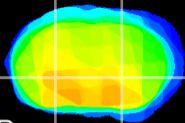

Coronal

Sagittal-R

Sagittal-L

ViBrism: CX05373
Horizontal

GP