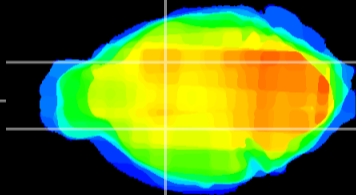

Coronal

Sagittal-R

Sagittal-L

ViBrism: CX05373
Horizontal

GP