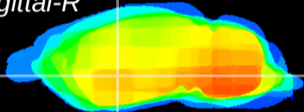

Coronal

Sagittal-R

Sagittal-L

ViBrism: CX05373
Horizontal

GP