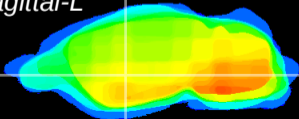

Coronal

Sagittal-R

Sagittal-L

ViBrism: CX05373
Horizontal

GP